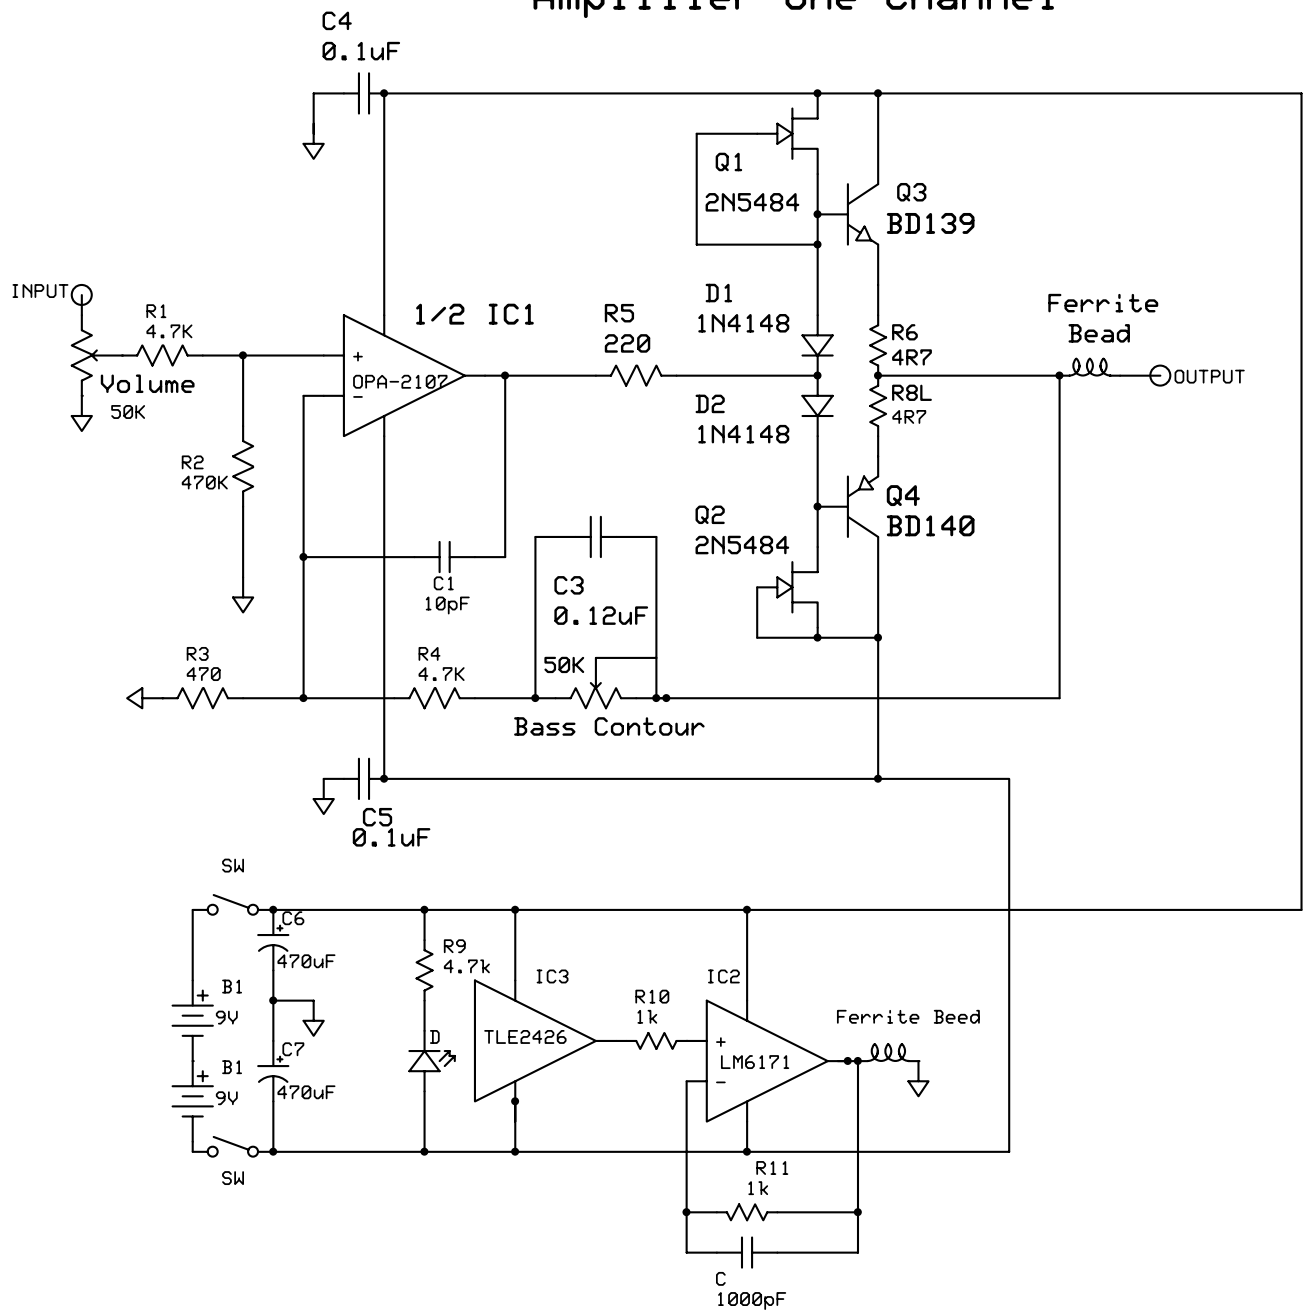

Amplifier one Channel

Ipod Studio DIY

Lisa II complete

PPL

Rev 1.0
10/21/2004

Page 1 of 1